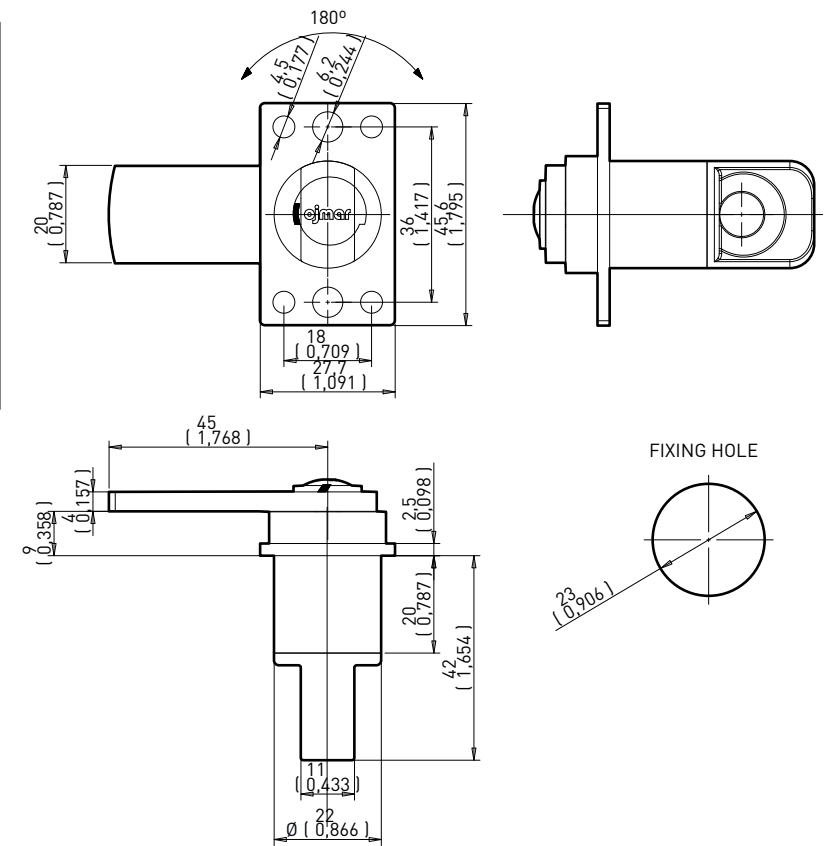

LOCKR HASP TECHNICAL DRAWING

NUT MOUNTING DRAWN POSITION: RIGHT HAND.

SCREW MOUNTING DRAWN POSITION: RIGHT HAND.

INTELLIGENT LOCKING SYSTEMS

CONTACT
E. salesus@ojmar.com
T. 949 419 6776

OJMAR USA
17155 Von Karmen Ave, S111
Irvine CA. 92614 - USA