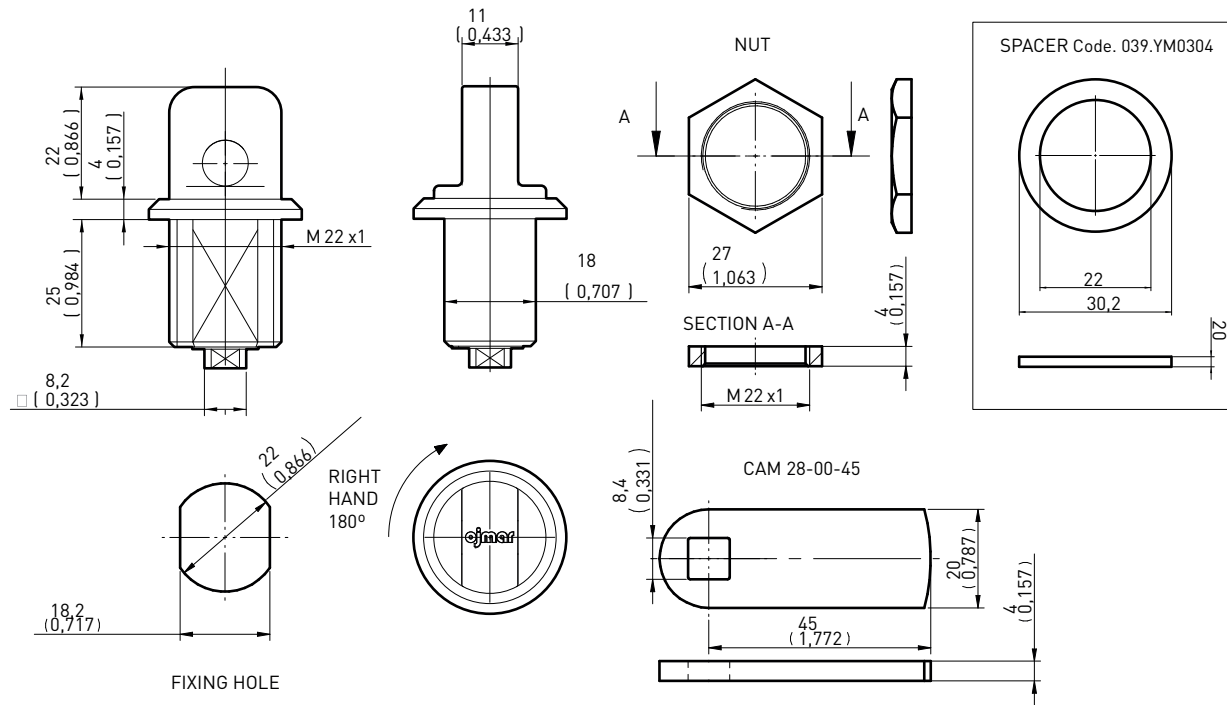

LOCKR HASP TECHNICAL DRAWING

NUT MOUNTING DRAWN POSITION: RIGHT HAND.

SCREW MOUNTING DRAWN POSITION: RIGHT HAND.

INTELLIGENT LOCKING SYSTEMS

CONTACT
E. salesus@ojmar.com
T. 949 419 6776

OJMAR USA
17155 Von Karmen Ave, S111
Irvine CA. 92614 - USA