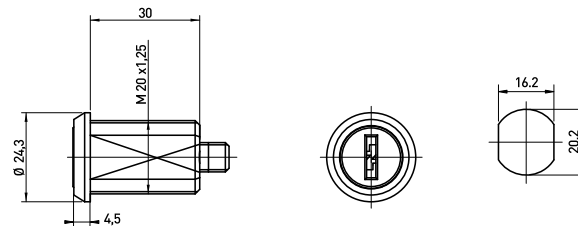

LOCKR CAMS TECHNICAL DRAWING

REF. 377

REF. 577

REF. 617

INTELLIGENT LOCKING SYSTEMS

CONTACT
E. salesus@ojmar.com
T. 949 419 6776

OJMAR USA
17155 Von Karmen Ave, S111
Irvine CA. 92614 - USA

WEBSITE
www.ojmar.us