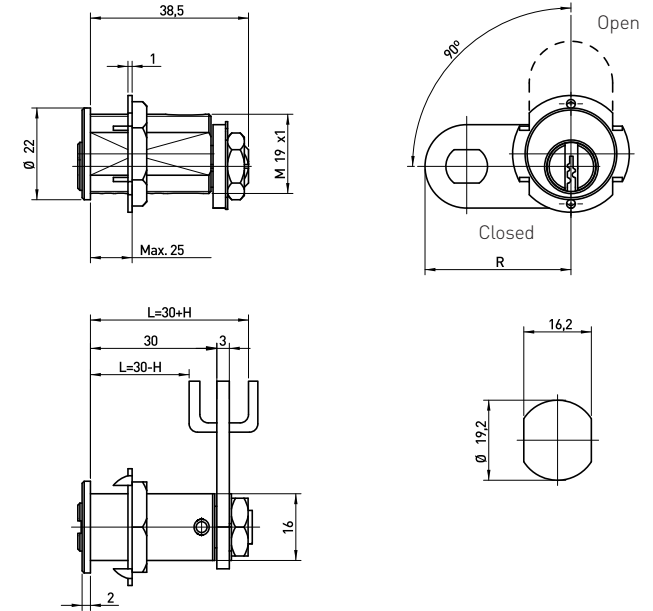

LOCKR CAMS TECHNICAL DRAWING

REF. 377

REF. 577

REF. 617

INTELLIGENT LOCKING SYSTEMS

CONTACT
E. salesus@ojmar.com
T. 949 419 6776

OJMAR USA
17155 Von Karmen Ave, S111
Irvine CA. 92614 - USA

WEBSITE
www.ojmar.us