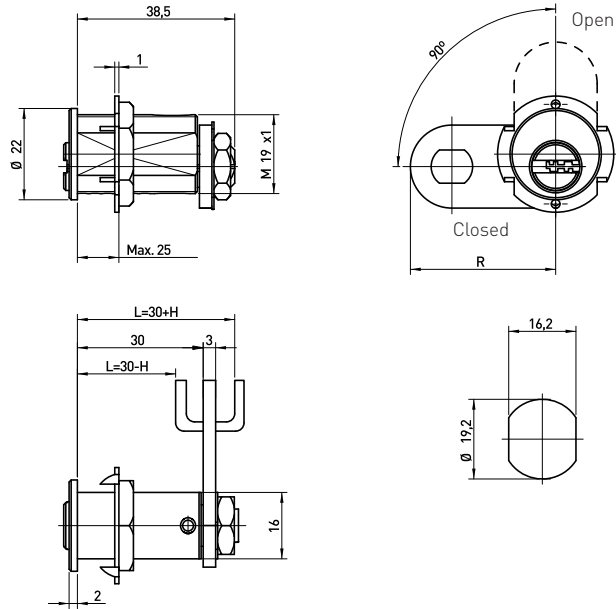

LOCKR CAMS TECHNICAL DRAWING

REF. 377

REF. 577

REF. 617

INTELLIGENT LOCKING SYSTEMS

CONTACT
E. salesus@ojmar.com
T. 949 419 6776

OJMAR USA
17155 Von Karmen Ave, S111
Irvine CA. 92614 - USA

WEBSITE
www.ojmar.us